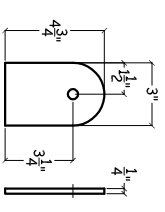

SUPPORT TUBE SUPPORT ARM

4"X6" GUTTER

3"X6" SELF
MATING PAN

LOWER SUPPORT
ARM PLATE

MATERIAL

ALUMINUM

ALUMINUM SUSPENDED CANOPY

G-C1