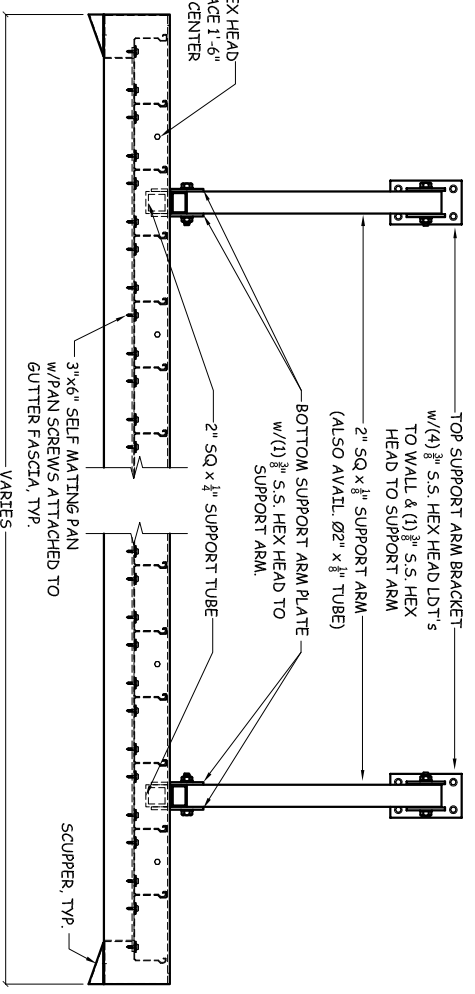

SUPPORT TUBE SUPPORT ARM

4"X6" GUTTER

3"X6" SELF
MATING PAN

LOWER SUPPORT
ARM PLATE

MATERIAL

ALUMINUM

ALUMINUM SUSPENDED CANOPY

G-C1

No.	Revision/Trace	Date

GRECO
A S.W. INDUSTRIAL COMPANY
9410 EBERN AVE., HUDSON, FL 34647
TEL: 772-563-2734
WWW.GRECOALUM.COM

GRECO STANDARD
STYLE G-C1
CANOPY

STANDARDS
7/12/21

1 OF 1