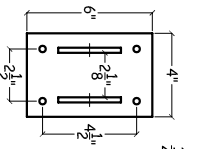

SUPPORT TUBE SUPPORT ARM

4"X6" GUTTER

3"X6" SELF
MATING PAN

LOWER SUPPORT
ARM PLATE

MATERIAL

ALUMINUM

ALUMINUM SUSPENDED CANOPY

G-C1