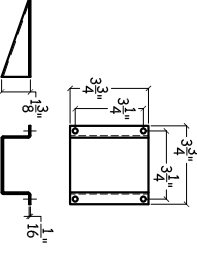

SUPPORT TUBE SUPPORT ARM

4"X6" GUTTER

3"X6" SELF
MATING PAN

LOWER SUPPORT
ARM PLATE

MATERIAL

ALUMINUM

ALUMINUM SUSPENDED CANOPY

G-C1