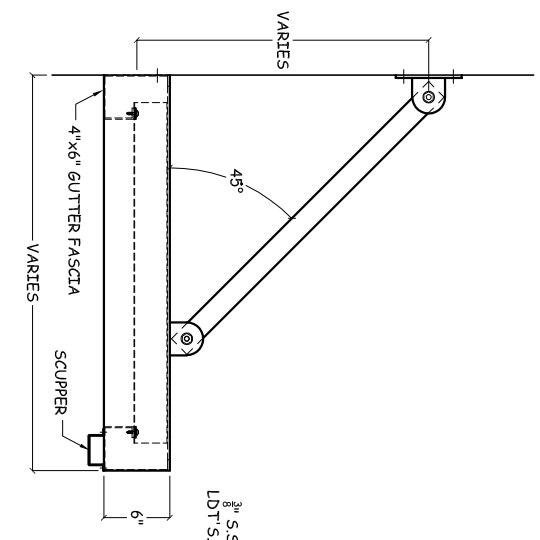

SUPPORT TUBE SUPPORT ARM

4"X6" GUTTER

3"X6" SELF
MATING PAN

LOWER SUPPORT
ARM PLATE

MATERIAL

ALUMINUM

ALUMINUM SUSPENDED CANOPY

G-C1

No.	Revision/Trace	Date

GRECO
A S.W. INDUSTRIAL COMPANY
9410 EBERN AVE., HUDSON, FL 34647
TEL: 772-563-2734
WWW.GRECOALUM.COM

GRECO STANDARD
STYLE G-C1
CANOPY

STANDARDS
7/12/21

1 OF 1