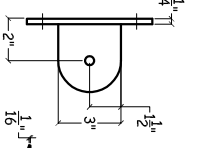

SUPPORT TUBE SUPPORT ARM

4"X6" GUTTER

3"X6" SELF
MATING PAN

LOWER SUPPORT
ARM PLATE

MATERIAL

ALUMINUM

ALUMINUM SUSPENDED CANOPY

G-C1