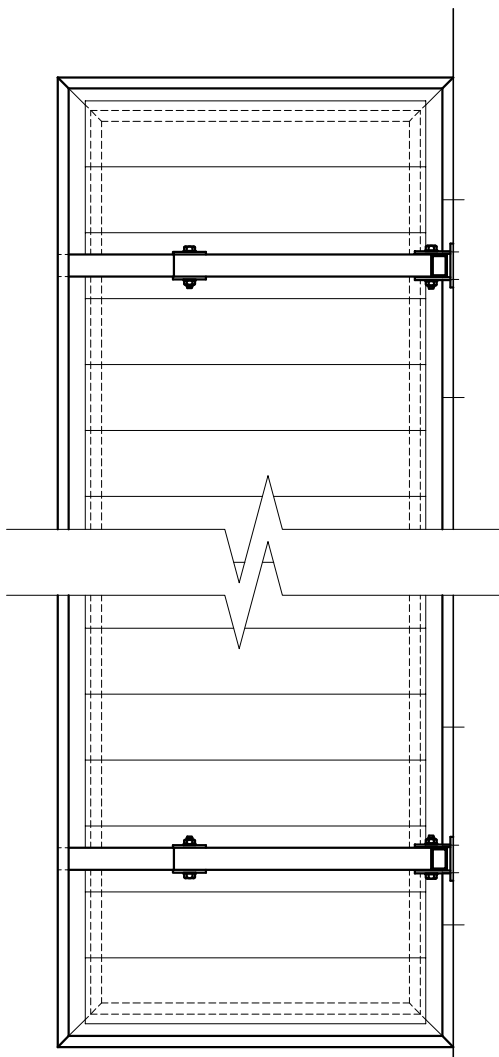

SUPPORT TUBE SUPPORT ARM

4"X6" GUTTER

3"X6" SELF
MATING PAN

LOWER SUPPORT
ARM PLATE

MATERIAL

ALUMINUM

ALUMINUM SUSPENDED CANOPY

G-C1